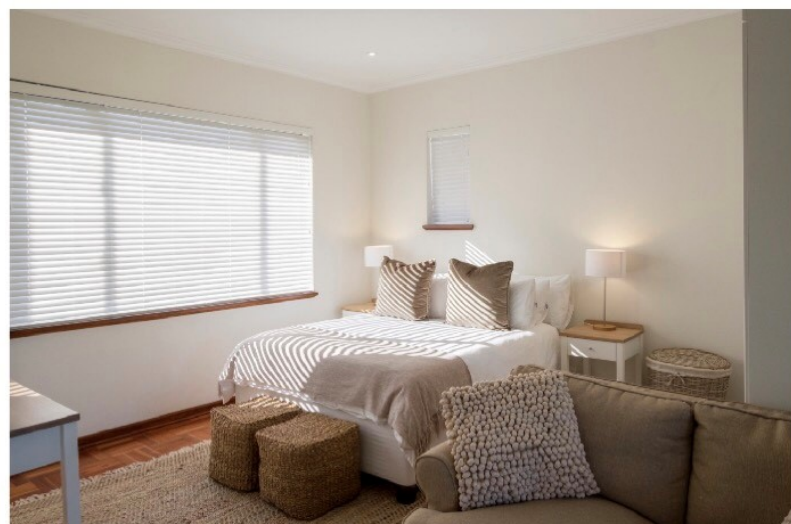

Bedford Studio

Somerset Lodge

www.s-lodge.co.za

Enquiries info@s-lodge.co.za
Barbara 0825601319

Online live availability & calendar bookings page:
<https://www.nightsbridge.co.za/bridge/book?bbid=23878>